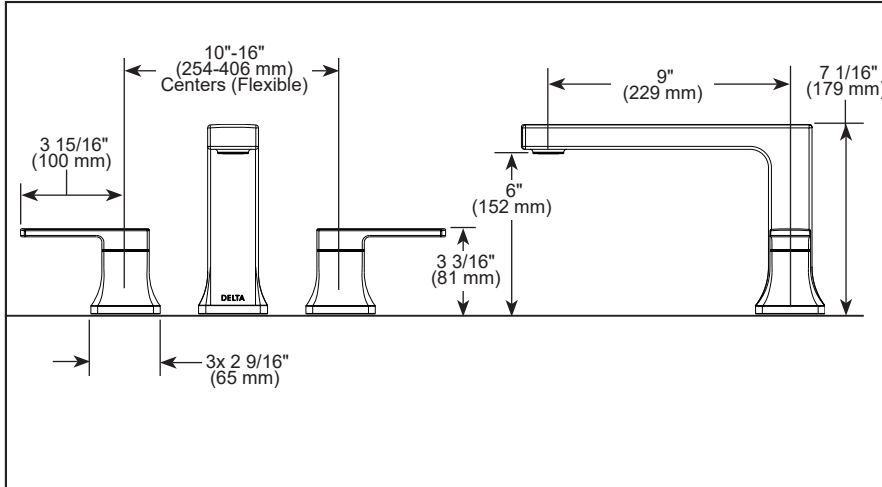

T2737▲

Submitted Model No.: _____

Specific Features: _____

▲ Designate proper finish suffix

see what Delta can do™

ROMAN TUB/WHIRLPOOL FAUCET TRIM

■ Velum™ Bath Collection

STANDARD SPECIFICATIONS:

- Temperature and volume controlled with handles
- Rough-In kit must also be ordered to complete installation
 - R2700 or R2707 for three hole
 - RP23601 for three hole 10" fixed installation
 There are separate specification sheets on each rough-in kit if more details are required.
- Hot/cold indicators